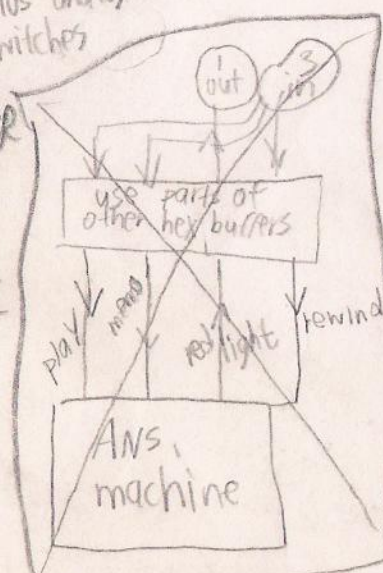

in

out

in

out

in

out

in

out

in

out

Full system

2	PIAS	\$10
2	4051	2
1	4053	1
1	741	1
1	POWER AMP	
1	7407	
4	QUAD OPTOS	5
200	ft, 6 cond. wire	20
10	switches	10
15	speakers	25
10	leads	5
15	LM386	5.00
5	4N285	
	power supply	

change  
 look  
 on  
 back